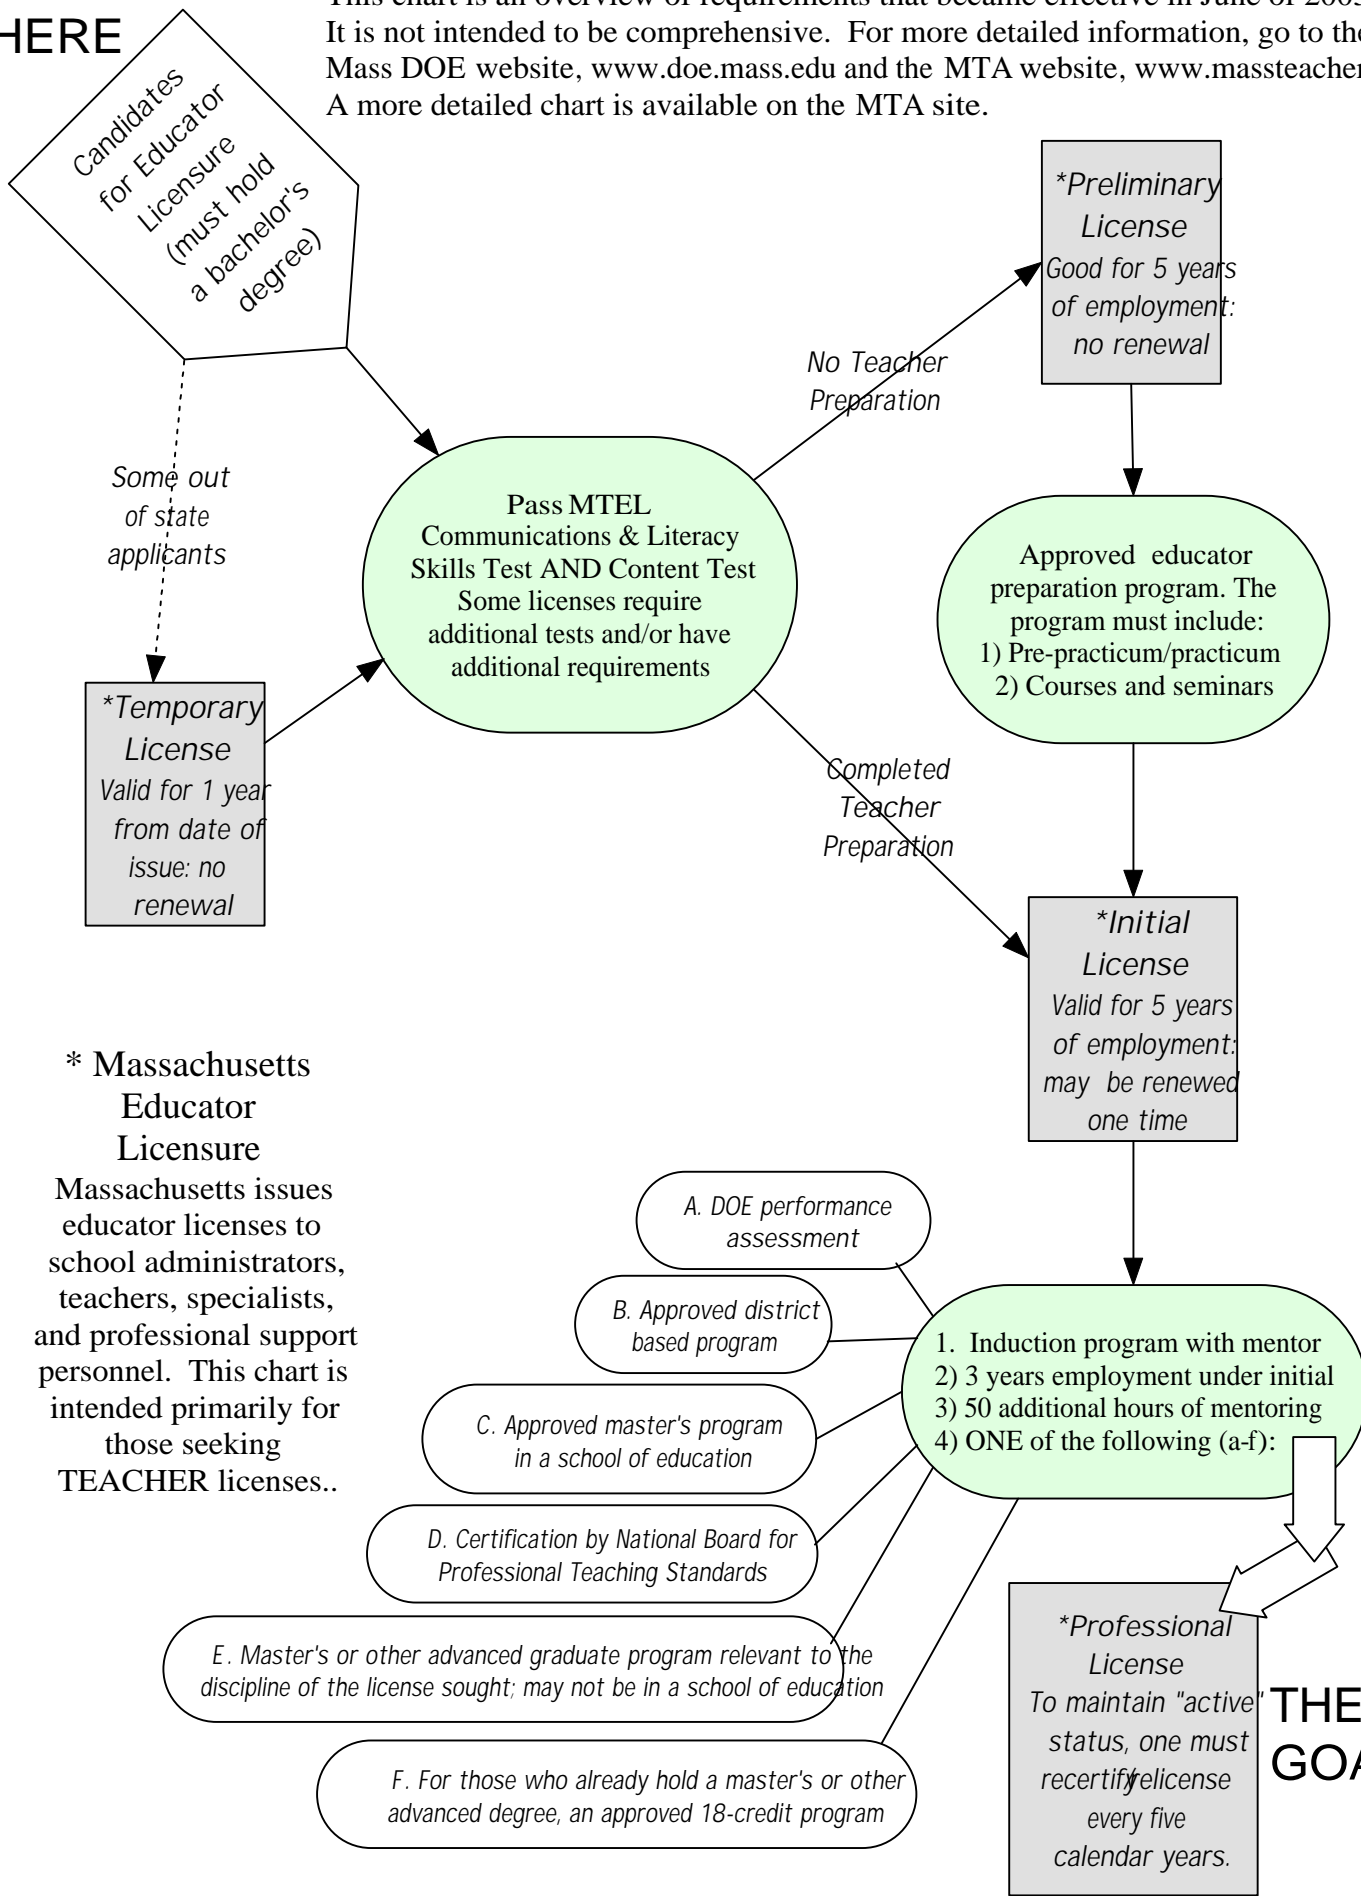

Massachusetts Educator Licensure

This chart is an overview of requirements that became effective in June of 2003. It is not intended to be comprehensive. For more detailed information, go to the Mass DOE website, www.doe.mass.edu and the MTA website, www.massteacher.org. A more detailed chart is available on the MTA site.

**START
HERE**

* Massachusetts Educator Licensure

Massachusetts issues educator licenses to school administrators, teachers, specialists, and professional support personnel. This chart is intended primarily for those seeking TEACHER licenses..

THE GOAL